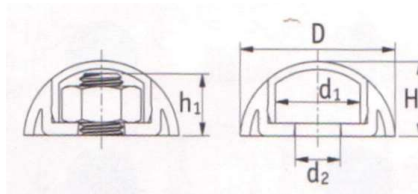

Secure Cover Caps - Metric Sizes

Enhances finished appearance • Ideal for playground equipment and outdoor furniture

Available in black, green, blue, white, red and yellow.

Part Number Base	Part Number Cap	Diameter (D)	Internal Diameter (d1)	Hole Diameter (d2)	Height H	Internal Height (h1)
14-NCBS06BM	14-NCCS06BM	25.0	13.5	6.3	12	9.5
14-NCBS08BM	14-NCCS08BM	32.0	17.0	8.3	14	11.5
14-NCBS10BM	14-NCCS10BM	38.0	21.4	10.3	17.0	14.0
14-NCBS12BM	14-NCCS12BM	43.0	23.6	12.4	20.5	16.5

Colour	Part Number
Green Base	14-NCBSxxGM
Green Cap	14-NCCSxxGM
Blue Base	14-NCBSxxBLUEM
Blue Cap	14-NCCSxxBLUEM
White Base	14-NCBSxxWHITEM
White Cap	14-NCCSxxWHITEM
Red Base	14-NCBSxxREDM
Red Cap	14-NCCSxxREDM
Yellow Base	14-NCBSxxYELM
Yellow Cap	14-NCCSxxYELM

Locking Caps

Snap on bolt cap

Part Number	To Fit Screw Size	Diameter D	Internal Height h	Height H
14-NCC06R/16	M6	14.5	15.9	17.2
14-NCC08M/8	M8	18.8	7.9	9.3
14-NCC10M/11	M10	23.8	11.3	12.8
14-NCC12M/12	M12	26.5	12.2	13.7