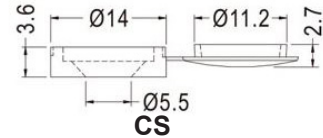

Screw Cap Washers

Conceal screw heads • One piece part

Part Number	Screw Head	Screw Size	A	B	C	D	E
03-SCW03PS	Pan	M3	9.8	4.1	8.0	3.3	1.3
03-SCW04PS	Pan	M4 / #8	13.3	4.1	11.6	4.3	1.4
03-SCW05CS	C'Sink	M5 / #10	14.0	2.7	14.0	5.5	3.6

Nylon 6/6 White

Black available in all sizes

Uniscrew Caps

Polypropylene • Accept a range of screws • Integral washer reduces fitting time

Part Number	Colour	Screw Head	Screw Size	C	B	A
03-CPUM5WN	White	C/sink	M5-M6/#10-12	17.5	5	1
03-CPUM5BN	Black	C/sink	M5-M6/#10-12	17.7	5	1.5

Provides an air-tight seal which prevents corrosion and rust.

Snap-Cap Washers

Part Number	Fits Screw Size	Fits Screw Head
03-SNCW4/5	M2 & M2.5	Pan or Cheese
03-SNCW6/8	M3 & M4	Pan or Cheese
03-SNCW6/8CS	M3 & M4	Countersunk
03-SNCW10/12	M5 & M6	Pan or Cheese
03-SNCW10/12CS	M5 & M6	Countersunk