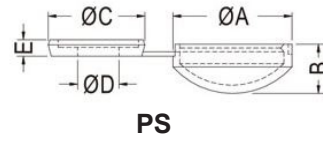

Screw Cap Washers

Conceal screw heads • One piece part

Part Number	Screw Head	Screw Size	A	B	C	D	E
03-SCW03PS	Pan	M3	9.8	4.1	8.0	3.3	1.3
03-SCW04PS	Pan	M4 / #8	13.3	4.1	11.6	4.3	1.4
03-SCW05CS	C'Sink	M5 / #10	14.0	2.7	14.0	5.5	3.6

Nylon 6/6 White

Black available in all sizes

Uniscrew Caps

Polypropylene • Accept a range of screws • Integral washer reduces fitting time

Part Number	Colour	Screw Head	Screw Size	C	B	A
03-CPUM5WN	White	C/sink	M5-M6/#10-12	17.5	5	1
03-CPUM5BN	Black	C/sink	M5-M6/#10-12	17.7	5	1.5

Provides an air-tight seal which prevents corrosion and rust.

Snap-Cap Washers

Part Number	Fits Screw Size	Fits Screw Head
03-SNCW4/5	M2 & M2.5	Pan or Cheese
03-SNCW6/8	M3 & M4	Pan or Cheese
03-SNCW6/8CS	M3 & M4	Countersunk
03-SNCW10/12	M5 & M6	Pan or Cheese
03-SNCW10/12CS	M5 & M6	Countersunk

Flat bottom washer

Countersunk washer

Snap-Caps Screw Covers

Part Number	Screw Size	OD (mm)	Colour
03-SNCC4/5W	M2 & M2.5	11.1	Gloss White
03-SNCC6/8-BLACK	M3 & M4	13.1	Matte Black
03-SNCC6/8-AQUABLUE	M3 & M4	13.1	Matte Aqua Blue
03-SNCC6/8-Buff	M3 & M4	13.1	Matte Buff
03-SNCC6/8-CREAM	M3 & M4	13.1	Matte Cream
03-SNCC6/8-CARAMEL	M3 & M4	13.1	Matte Caramel
03-SNCC6/8-FOREST GN	M3 & M4	13.1	Matte Forest Green
03-SNCC6/8-FOG GREY	M3 & M4	13.1	Matte Fog Grey
03-SNCC6/8-LT GREY	M3 & M4	13.1	Matte Light Grey
03-SNCC6/8-ROYAL BLUE	M3 & M4	13.1	Matte Royal Blue
03-SNCC6/8-RED	M3 & M4	13.1	Matte Red
03-SNCC6/8-WHITE	M3 & M4	13.1	Matte White
03-SNCC6/8-YELLOW	M3 & M4	13.1	Matte Yellow
03-SNCC6/8-CHROME	M3 & M4	13.1	Polished Chrome
03-SNCC10/12GW	M5 & M6	16.1	Gloss White
03-SNCC10/12Red	M5 & M6	16.1	Matte Red
03-SNCC10/12GB	M5 & M6	16.1	Gloss Black
03-SNCC10/12MEDSLATE	M5 & M6	16.1	Medium Slate
03-SNCC10/12-TEAK	M5 & M6	16.1	Matte Teak