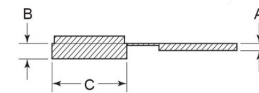

Screw Cap Washers

Conceal screw heads • One piece part

Part Number	Screw Head	Screw Size	A	B	C	D	E
03-SCW03PS	Pan	M3	9.8	4.1	8.0	3.3	1.3
03-SCW04PS	Pan	M4 / #8	13.3	4.1	11.6	4.3	1.4
03-SCW05CS	C'Sink	M5 / #10	14.0	2.7	14.0	5.5	3.6

Nylon 6/6 White

Black available in all sizes

Uniscrew Caps

Polypropylene • Accept a range of screws • Integral washer reduces fitting time

Part Number	Colour	Screw Head	Screw Size	C	B	A
03-CPUM5WN	White	C/sink	M5-M6/#10-12	17.5	5	1
03-CPUM5BN	Black	C/sink	M5-M6/#10-12	17.7	5	1.5

Provides an air-tight seal which prevents corrosion and rust.

Snap-Cap Washers

Part Number	Fits Screw Size	Fits Screw Head
03-SNCW4/5	M2 & M2.5	Pan or Cheese
03-SNCW6/8	M3 & M4	Pan or Cheese
03-SNCW6/8CS	M3 & M4	Countersunk
03-SNCW10/12	M5 & M6	Pan or Cheese
03-SNCW10/12CS	M5 & M6	Countersunk