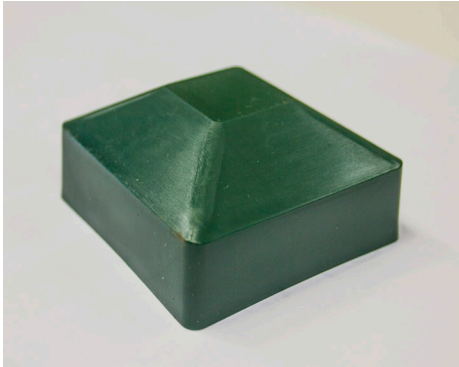

Caps for Aluminium Fence Posts

Applications: Decorative cap for pool fencing, security fencing and hand rails
Designed to 50sqmm and 65sqmm fit aluminium, square post.

Materials: Polypropylene

Colours: Black and green, other colours available to order

Part Number	W x L mm	Height Side mm	Height Overall mm	Colour
14-EPSQ50HIQ	50 x 50	15	24	Black
14-EPSQ65HIQ	65 x 65	15	24	Black
14-EPSQ50HIQGN	50 x 50	15	24	Green
14-EPSQ65HIQGN	65 x 65	15	24	Green

End Plugs

Tube mounts for aluminium balusters.

Part Number	Width mm	Length- mm	Colour
14-NPRT3714HQ	14	37	Black