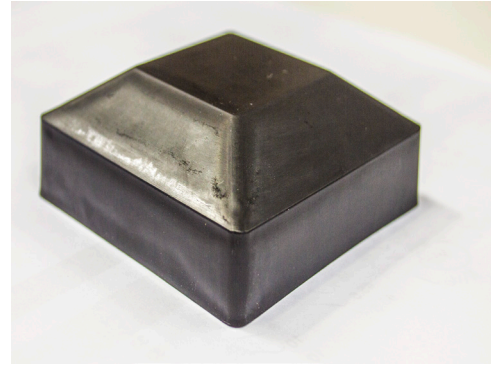

Caps for Aluminium Fence Posts

Applications: Decorative cap for pool fencing, security fencing and hand rails
Designed to 50sqmm and 65sqmm fit aluminium, square post.

Materials: Polypropylene

Colours: Black and green, other colours available to order

Part Number	W x L mm	Height Side mm	Height Overall mm	Colour
14-EPSQ50HIQ	50 x 50	15	24	Black
14-EPSQ65HIQ	65 x 65	15	24	Black
14-EPSQ50HIQGN	50 x 50	15	24	Green
14-EPSQ65HIQGN	65 x 65	15	24	Green

End Plugs

Tube mounts for aluminium balusters.

Part Number	Width mm	Length- mm	Colour
14-NPRT3714HQ	14	37	Black