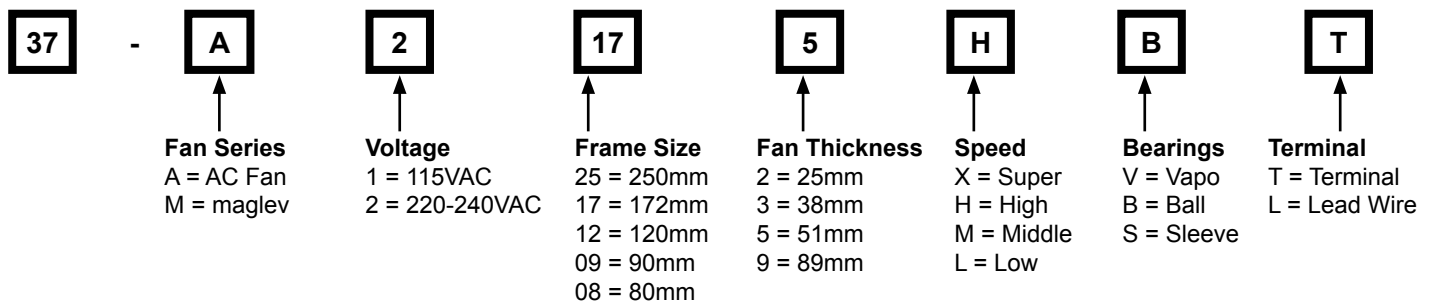

### Model Numbering System - Example

Part Number (Stock types)	Frame Size mm	Hole Centres	Operating Volts AC	AirFlow CFM	Current Amp	Speed RPM	Noise dBA
<b>AC Fans</b>							
37-MA2062HVL	60x60x25	50.0	220-240	17	0.10	3600	25
37-MA2082HVL	80x80x25	71.5	220-240	40	0.10	3200	32
37-2082HSL	80x80x25	71.5	220-240	17	0.07	2300	29
37-2083HBL	80x80x38	71.4	220-240	24	0.09	2400	32
37-1092HST	92x92x25	82.5	115	36	0.11	2750	39
37-MA2092HVL	92x92x25	82.5	220-240	52	0.10	2900	31
37-2092HBL	92x92x25	82.5	220-240	30	0.07	2350	37
37-2092HST	92x92x25	82.5	220-240	36	0.06	2750	39
37-2122HBL	120x120x25	104.8	220-240	66	0.09	2150	44
37-2122HBT	120x120x25	104.8	220-240	66	0.09	2150	44
37-2123HSL	120x120x38	104.8	220-240	85	0.125	2550	43
37-2123HST	120x120x38	104.8	220-240	85	0.125	2550	43
37-2123HBL	120x120x38	104.8	220-240	87	0.125	2750	45
37-2123HBT	120x120x38	104.8	220-240	87	0.125	2750	45
37-2123LBT	120x120x38	104.8	220-240	72	0.06	2150	37
37-A2175HBT-TC	171x151x51	162x134	220-240	203	0.11	2800	51
37-A2179HBT	176x176x89	152.74	220-240	315	0.11	2800	62
37-A2259MBT	254 Ø x 89	245.5	220-240	600	0.12	1400	50
37-A2259HBT	254 Ø x 89	245.5	220-240	770	0.24	1900	55
37-1123HBT	120x120x38	104.8	110-120	87	0.21	2750	45
37-A300	Power Lead with moulded connector, 300mm long						
37-A1000	Power Lead with moulded connector, 1000mm long						

Other sizes available Specifications all at 50Hz at the voltage shown. 37-A2175HBT-TC; 37-2179 & 37-2259 types are Alveolate motors