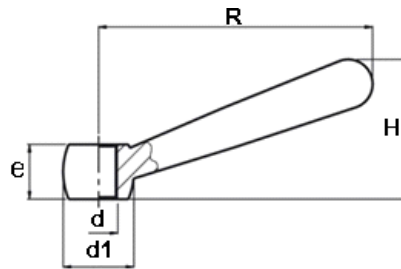

3740 – Steel Lever

Blackened Steel • Threaded through hole

Part Number	R	d	e	d1	H
11-LSB50S6	50	M6	9.5	12	24
11-LSB63S8	63	M8	12.5	16	31
11-LSB80S10	80	M10	15	20	38
11-LSB100S12	100	M12	19	25	47
11-LSB125S16	125	M16	25	32	60
11-LSB160S20	160	M20	31	40	76
11-LSB200S24	200	M24	41	50	97

3320- Knobs – Aluminium - Female

Available in Aluminium polished or not polished • These have no predrilled thread leaving thread Dia. option open

Part Number	D	H	d1
11-KAD6U40	40	25	14
11-KAD6P40	40	25	14
11-KAD6U50	50	32	18
11-KAD6P50	50	32	18
11-KAD6U63	63	40	20
11-KAD6P63	63	40	20
11-KAD6U80	80	50	25
11-KAD6P80	80	50	25