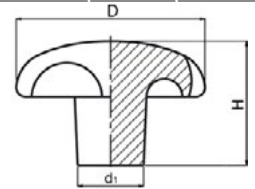

3740 – Steel Lever

Blackened Steel • Threaded through hole

Part Number	R	d	e	d1	H
11-LSB50S6	50	M6	9.5	12	24
11-LSB63S8	63	M8	12.5	16	31
11-LSB80S10	80	M10	15	20	38
11-LSB100S12	100	M12	19	25	47
11-LSB125S16	125	M16	25	32	60
11-LSB160S20	160	M20	31	40	76
11-LSB200S24	200	M24	41	50	97

3320- Knobs – Aluminium - Female

Available in Aluminium polished or not polished • These have no predrilled thread leaving thread Dia. option open

Part Number	D	H	d1
11-KAD6U40	40	25	14
11-KAD6P40	40	25	14
11-KAD6U50	50	32	18
11-KAD6P50	50	32	18
11-KAD6U63	63	40	20
11-KAD6P63	63	40	20
11-KAD6U80	80	50	25
11-KAD6P80	80	50	25