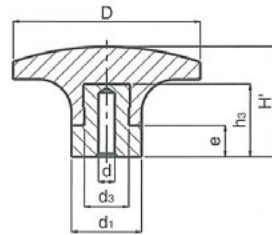

## 1133 - Knob Three Prong - Female

Available in Black Duroplast • Treated Steel Insert

Part Number	D	H	d	h2	h3	d	d1	d2	d3	e
11-KPTP30S5	30	17	-	12	-	5.25	11	8	-	-
11-KPTP40S5	40	22	-	14	-	5.25	15	10	-	-
11-KPTP50S5	50	26	-	17	-	5.25	20	14	-	-
11-KPTP60S5	60	30	-	21	-	5.25	25	16	-	-
11-KPTP30S5S	30	-	18	-	14	5.25	11	-	8	6
11-KPTP40S5S	40	-	24.5	-	18	5.25	15	-	11	8
11-KPTP50S5S	50	-	29	-	22	5.25	20	-	15	11
11-KPTP60S5S	60	-	34	-	29	5.25	25	-	19	15

## 1133 - Knob Three Prong - Male

Available in Black Duroplast • Treated Threaded Steel Stud

Part Number	D	H	d	e	d1
11-KPTP30S6-25	30	17	M6	25	11
11-KPTP40S8-33	40	22	M8	33	15
11-KPTP50S10-33	50	26	M10	33	20
11-KPTP60S12-40	60	30	M12	40	25