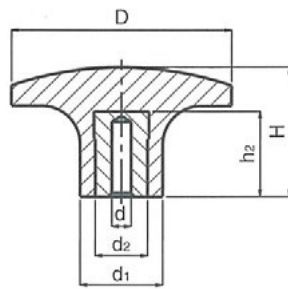

## 1133 - Knob Three Prong - Female

Available in Black Duroplast • Treated Steel Insert

Part Number	D	H	d	h2	h3	d	d1	d2	d3	e
11-KPTP30S5	30	17	-	12	-	5.25	11	8	-	-
11-KPTP40S5	40	22	-	14	-	5.25	15	10	-	-
11-KPTP50S5	50	26	-	17	-	5.25	20	14	-	-
11-KPTP60S5	60	30	-	21	-	5.25	25	16	-	-
11-KPTP30S5S	30	-	18	-	14	5.25	11	-	8	6
11-KPTP40S5S	40	-	24.5	-	18	5.25	15	-	11	8
11-KPTP50S5S	50	-	29	-	22	5.25	20	-	15	11
11-KPTP60S5S	60	-	34	-	29	5.25	25	-	19	15

## 1133 - Knob Three Prong - Male

Available in Black Duroplast • Treated Threaded Steel Stud

Part Number	D	H	d	e	d1
11-KPTP30S6-25	30	17	M6	25	11
11-KPTP40S8-33	40	22	M8	33	15
11-KPTP50S10-33	50	26	M10	33	20
11-KPTP60S12-40	60	30	M12	40	25